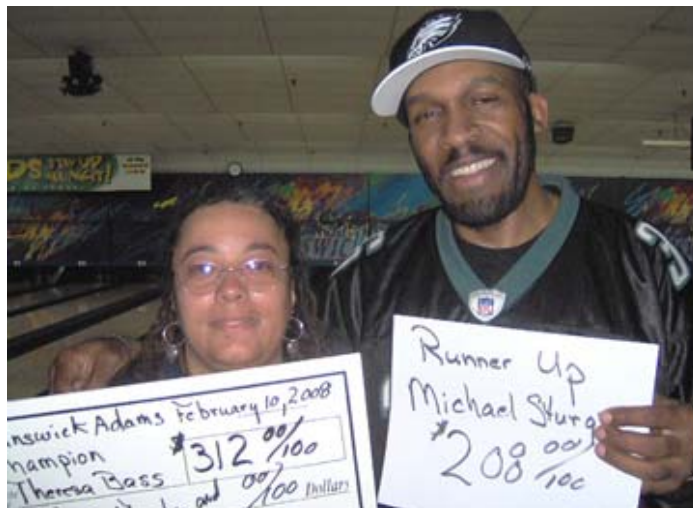

PLACE	NAME	HDCP. SEMI. SCORE	PRIZE	PROGRESSIVE	TOTAL
1	THERESA BASS	214	\$ 222.00	\$ -	\$ 222.00
2	MICHAEL STURGIS	224	\$ 110.00	\$ 98.00	\$ 208.00
3	WARREN FRIERSON	204	\$ 60.00	\$ -	\$ 60.00
4	TRAVIS CROSBY (qci)	206	\$ 50.00	\$ -	\$ 50.00
5	DUKE WILLINGHAM	199	\$ 50.00	\$ -	\$ 50.00
	Champion T.O.C. Package		\$ 90.00	\$ -	\$ 90.00
	ICC OPTIONALS PAID		\$ -	\$ -	\$ 135.00
	TOTAL PAYOUT		\$ 582.00	\$ 98.00	\$ 815.00

1 GAME SEMIFINAL ROUND

MATCH 1		HDCP SCORE
4th seed	WARREN FRIERSON	218
5th seed	DUKE WILLINGHAM	188
MATCH 2		HDCP SCORE
3rd seed	TRAVIS CROSBY	210
adv match 2	WARREN FRIERSON	228
MATCH 3		HDCP SCORE
2nd seed	THERESA BASS	203
adv match 2	WARREN FRIERSON	202
CHAMPIONSHIP MATCH		HDCP SCORE
1st seed	MICHAEL STURGIS	191
adv match 3	THERESA BASS	192

Theresa is 53 years old, single, and resides in Philadelphia, Pa. She is employed as a Driver for Edens Paratransit. Theresa is currently league bowling at Brunswick Erie Lanes in the Two Mixed Fun League. She has a sanctioned high game of 210 and a high series of 605. She rolled her way to the Championship with her RSP drilled by Don of the Approach Pro Shop. She has been a NABI member for 5 years and this is her second Championship. Theresa wishes to thank Bob Rimmer for providing this type of activity, Brunswick Adams Lanes for hosting the tournament, and special thanks for those that stayed to cheer her on in the Finals. In the Finals, she managed to beat each of her opponents by only one pin.